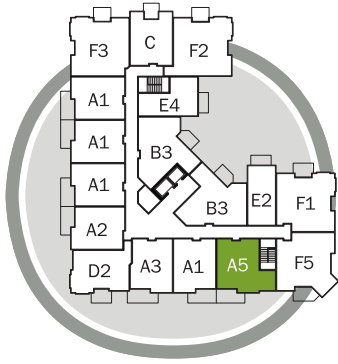

## Plan A5

664 sq ft 1 bedroom and den

BUILDING B FIRST FLOOR

BUILDING B SECOND FLOOR

BUILDING B THIRD FLOOR

BUILDING B FOURTH FLOOR