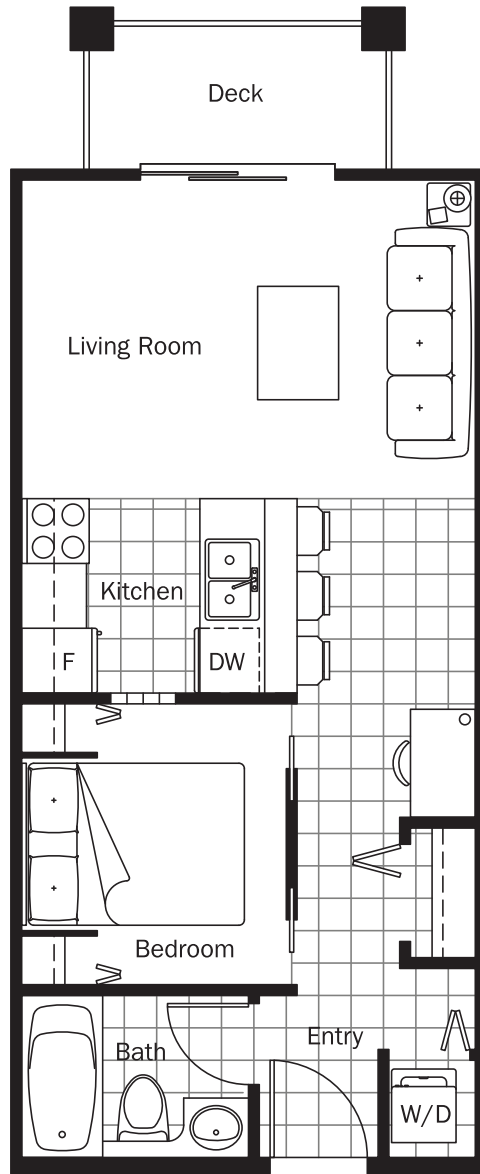

Plan E2

447 sq ft 1 bedroom

Building A

In our desire to improve the project, the developer reserves the right to make modifications and changes to plans, specifications, and prices without notice. Materials may be substituted with equivalent or better materials at the developer's sole discretion. Renderings are an artist's conception only. The square footage are approximate. Please refer to disclosure statement. E. & O.E